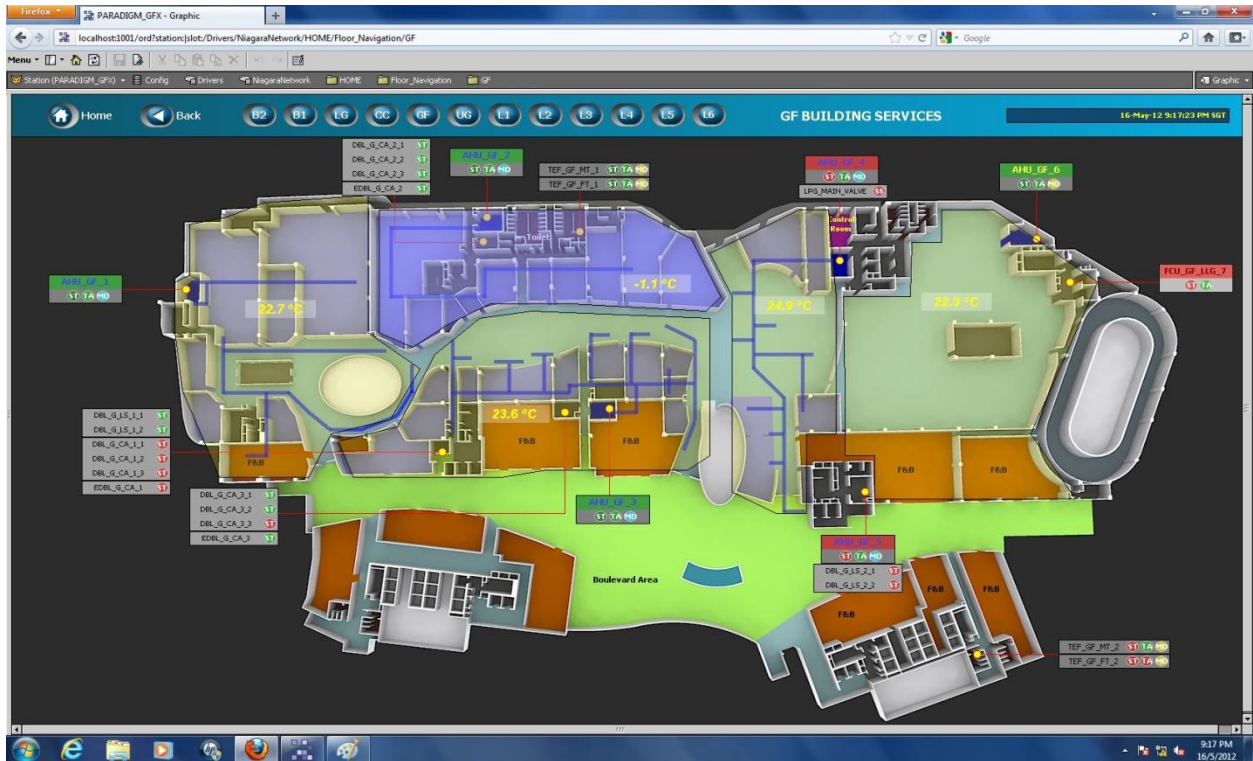

Project Paradigm Mall

Project Review

The Paradigm is an iconic lifestyle mall located at Petaling Jaya.

Feature

The mall has installed the **Building Automation System (Bas)** by *Solar District Cooling Sdn Bhd*.

Home page

Floor View

Chiller

Floor View (Ground Floor)