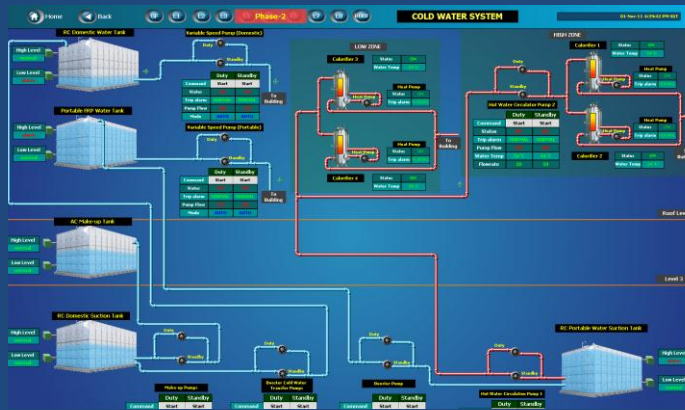

Example of Mechanical & electrical equipments that can control by *Building Automation System*

- ❖ Chiller Plant
- ❖ AHU
- ❖ Solar Air-Conditioning System
- ❖ Solar Evacuated Tubes