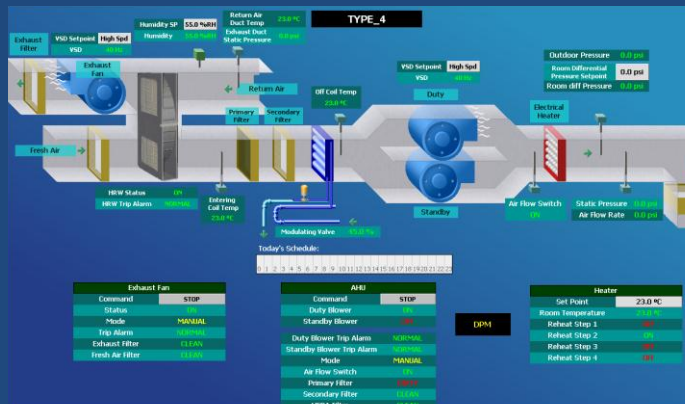

Example of Mechanical & electrical equipments that can control by *Building Automation System*

- ❖ Chiller Plant
- ❖ AHU
- ❖ Solar Air-Conditioning System
- ❖ Solar Evacuated Tubes