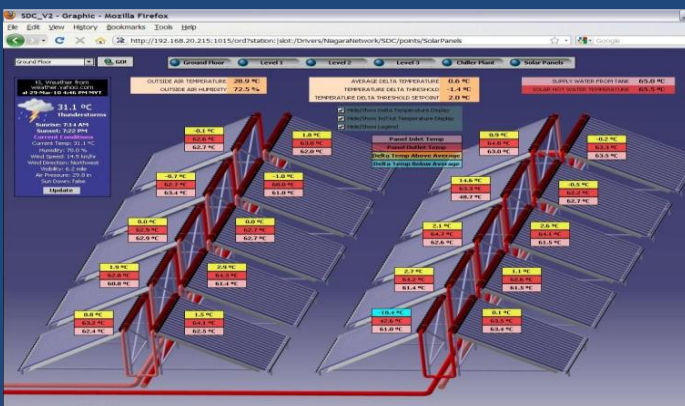

Example of Mechanical & electrical equipments that can control by *Building Automation System*

- ❖ Chiller Plant
- ❖ AHU
- ❖ Solar Air-Conditioning System
- ❖ Solar Evacuated Tubes