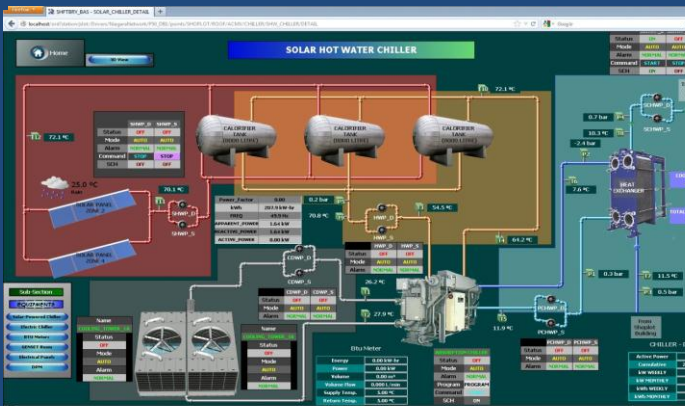

Example of Mechanical & electrical equipments that can control by *Building Automation System*

- ❖ Chiller Plant
- ❖ AHU
- ❖ Solar Air-Conditioning System
- ❖ Solar Evacuated Tubes